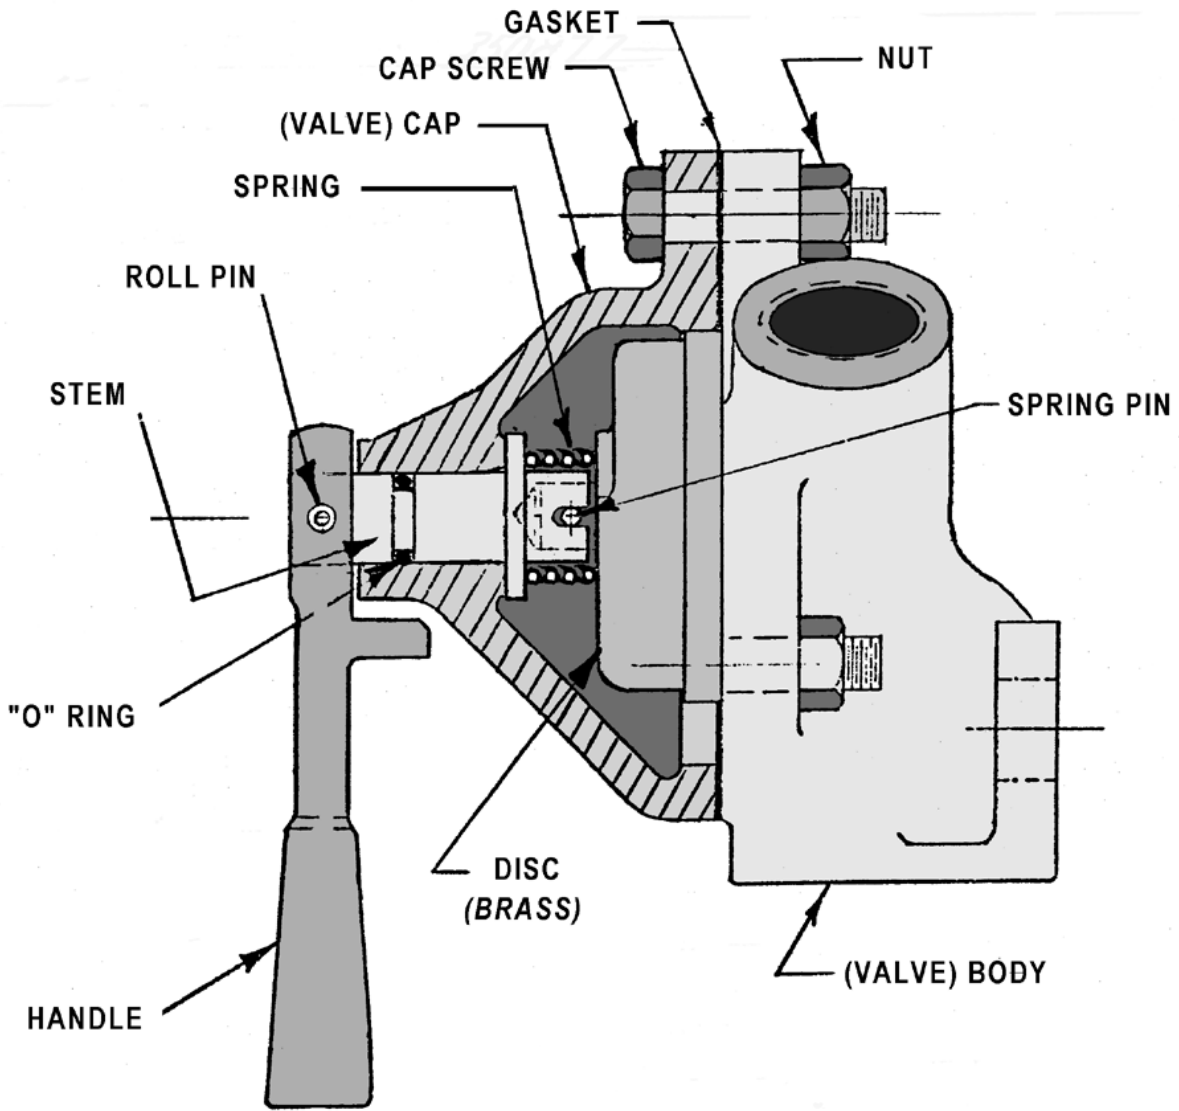

PARTS HEADQUARTERS INC.

1175 APPLEBY LINE, UNIT C2, BURLINGTON, ONTARIO L7L 5H9
TEL: 905-332-3271 FAX: 905-332-9497 TOLL FREE: 1-800-267-2082
INTERNET: www.partshq.com

JOY 4 WAY VALVE PARTS SCHEMATIC